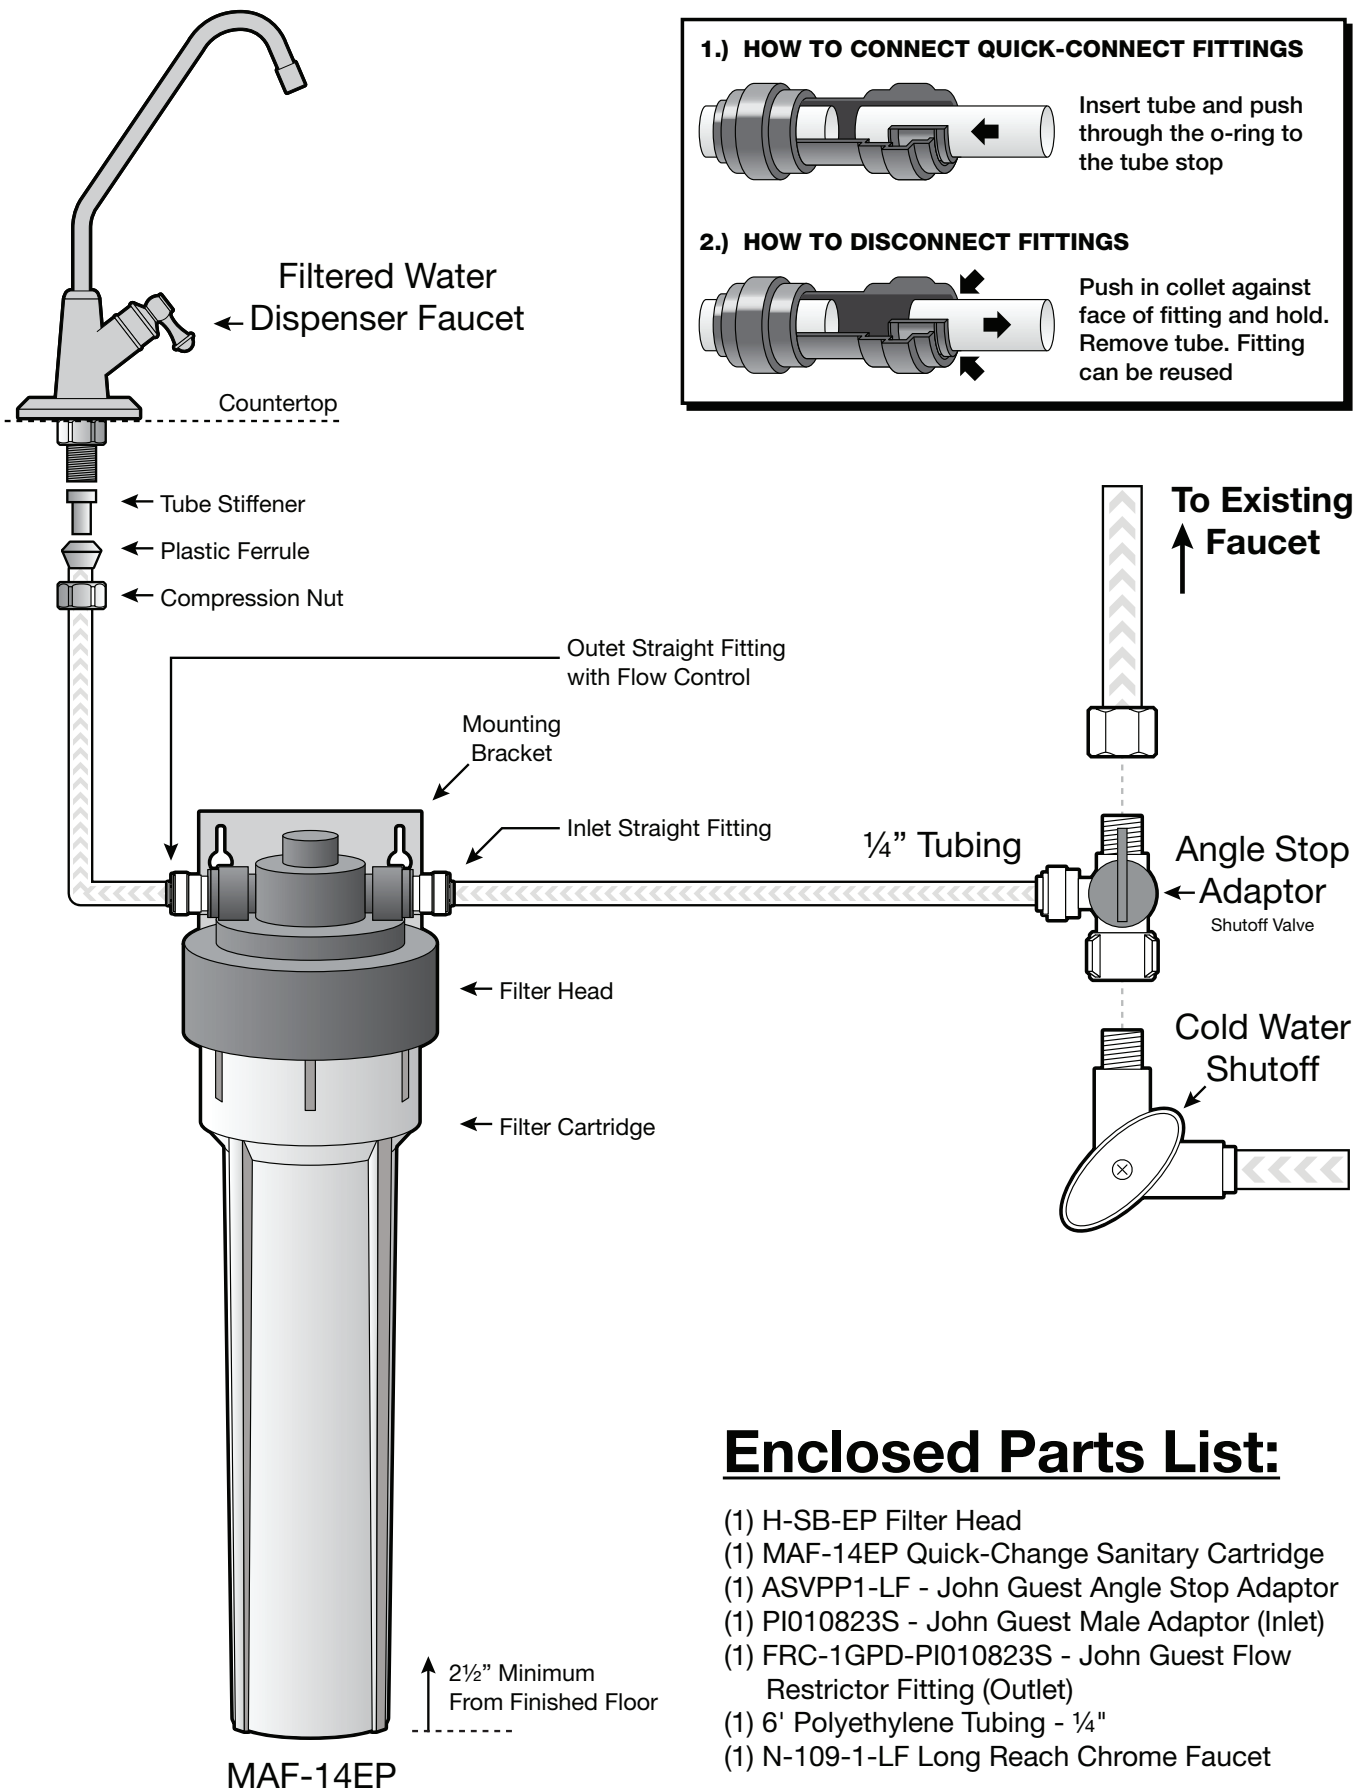

MAF-14EP-SYSTEM

Quick-Connect Installation

Enclosed Parts List:

- (1) H-SB-EP Filter Head
- (1) MAF-14EP Quick-Change Sanitary Cartridge
- (1) ASVPP1-LF - John Guest Angle Stop Adaptor
- (1) PI010823S - John Guest Male Adaptor (Inlet)
- (1) FRC-1GPD-PI010823S - John Guest Flow Restrictor Fitting (Outlet)
- (1) 6' Polyethylene Tubing - 1/4"
- (1) N-109-1-LF Long Reach Chrome Faucet